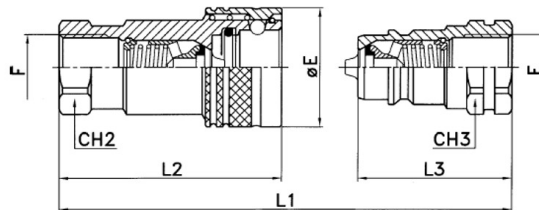

ENCHUFE RÁPIDO DE VALVULA ISO "A" "PAV"

Ref. Hembra	Ref. Macho	Ref. Completo	DN	Rosca	MWP (bar)
PAV-18-HC	PAV-18-MC	PAV-18-GC	06	1/8"	350
PAV-14-HC	PAV-14-MC	PAV-14-GC	06	G 1/4"	350
PAV-38-HC	PAV-38-MC	PAV-38-GC	10	G 3/8"	300
PAV-12-HC	PAV-12-MC	PAV-12-GC	13	G 1/2"	250
PAV-34-HC	PAV-34-MC	PAV-34-GC	20	G 3/4"	250
PAV-1-HC	PAV-1-MC	PAV-1-GC	25	G 1"	250
PIV-114-H	PIV-114-M	PIV-114-G	30	G1 1/4"	250
PIV-112-H	PIV-112-M	PIV-112-G	39	G1 1/2"	200
PIV-2-H	PIV-2-M	PIV-2-G	50	G 2"	190