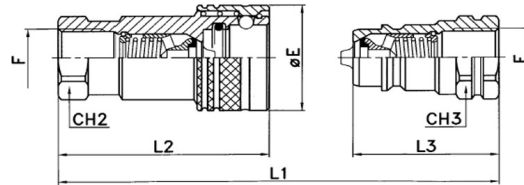

ENCHUFE RÁPIDO DE VÁLVULA PDV

Ref.Hembra	Ref.Macho	Ref.Completo	DN	Rosca	MWP (bar)
PDV-14-H	PDV-14-M	PDV-14-G	06	G 1/4"	350
PDV-38-H	PDV-38-M	PDV-38-G	10	G 3/8"	300
PDV-12-H	PDV-12-M	PDV-12-G	13	G 1/2"	250
PDV-34-H	PDV-34-M	PDV-34-G	20	G 3/4"	250
PDV-1-H	PDV-1-M	PDV-1-G	25	G 1"	250
PDV-114-H	PDV-114-M	PDV-114-G	30	G1 1/4"	250
PDV-112-H	PDV-112-M	PDV-112-G	39	G1 1/2"	210
PDV-2-H	PDV-2-M	PDV-2-G	50	G 2"	100