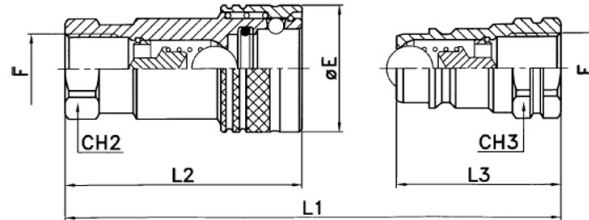

ENCHUFE RÁPIDO DE BOLA "PDS"

Ref. HEMBRA	Ref. MACHO	Ref. COMPLETO	DN	Rosca	MWP (bar)
PDS-14-HC	PDS-14-MC	PDS-14-GC	06	G 1/4"	350
PDS-38-HC	PDS-38-MC	PDS-38-GC	10	G 3/8"	250
PDS-12-HC	PDS-12-MC	PDS-12-GC	13	G 1/2"	210
PDS-34-HC	PDS-34-MC	PDS-34-GC	20	G 3/4"	175
PDS-1-HC	PDS-1-MC	PDS-1-GC	25	G 1"	175