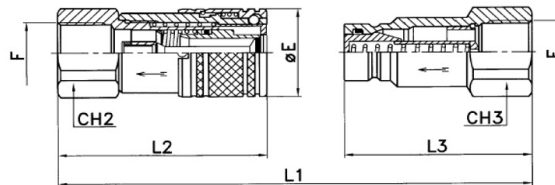

ENCHUFE RAPIDO CON CIERRE PLANO (ECOLÓGICO) "PLT1"

Ref.Hembra	Ref.Macho	Ref.Completo	DN	Rosca	MWP (bar)
PLT1-14-HC	PLT1-14-MC	PLT1-14-GC	06	G 1/4"	200
PLT1-38-HC	PLT1-38-MC	PLT1-38-GC	13	G 3/8"	250
PLT1-12-HC	PLT1-12-MC	PLT1-12-GC	13	G 1/2"	250
PLT1-3412HC	PLT1-3412MC	PLT1-3412GC	20	G 1/2"	200
PLT1-34-HC	PLT1-34-MC	PLT1-34-GC	20	G 3/4"	200
PLT1-134-HC	PLT1-134-MC	PLT1-134-GC	25	G 3/4"	200
PLT1-1-HC	PLT1-1-MC	PLT1-1-GC	25	G 1"	200
PLT1-114-H	PLT1-114-M	PLT1-114-G	30	G1 1/4"	200
PLT1-112-H	PLT1-112-M	PLT1-112-G	39	G1 1/2"	250